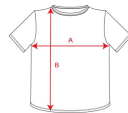

DELTA HV9310

DESCRIPTION

Κοντομάνικο μπλουζάκι υψηλής ορατότητας · Αεροδιαπερατό τεχνικό ύφασμα. · Δύο ανακλαστικές λωρίδες στο σώμα και μία στα μανίκια. · Γιακάς από ασορτί ύφασμα. · Λαιμόκοψη με επένδυση. · Διατίθεται μονόχρωμο ή με επιλογές χρωματικής αντίθεσης. · Εξωτερική ετικέτα Roly WRK. · Κύκλοι πλύσης: x25

COMPOSITION

100% πολυεστέρας bird's eye, 130 γρ.

REMARKS

CE πιστοποίηση σύμφωνα με τις παρακάτω προδιαγραφές: EN ISO 13688:2013/A1:2021 EN ISO 20471:2013/A1:2017, Class I: 55221 - 55223 - 52221 - 23221, Class II: 221 - 223 * Τεχνικό ύφασμα * Υψηλής Ορατότητας * Διαπνεόμενο

SIZES

Adults:: S · M · L · XL · 2XL · 3XL · 4XL / :

SCHEME

QUANTITIES

Box	Pack
50 un.	1 un.

Adults:

COLORS

SIZES

Adults:	S	M	L	XL	2XL	3XL	4XL
WIDTH (A)	48cm	51cm	54cm	57cm	61cm	65cm	69cm
LONG (B)	71cm	72cm	73cm	74cm	75cm	76cm	77cm

PRINTING TECHNIQUES AVAILABLE

CERTIFICATES